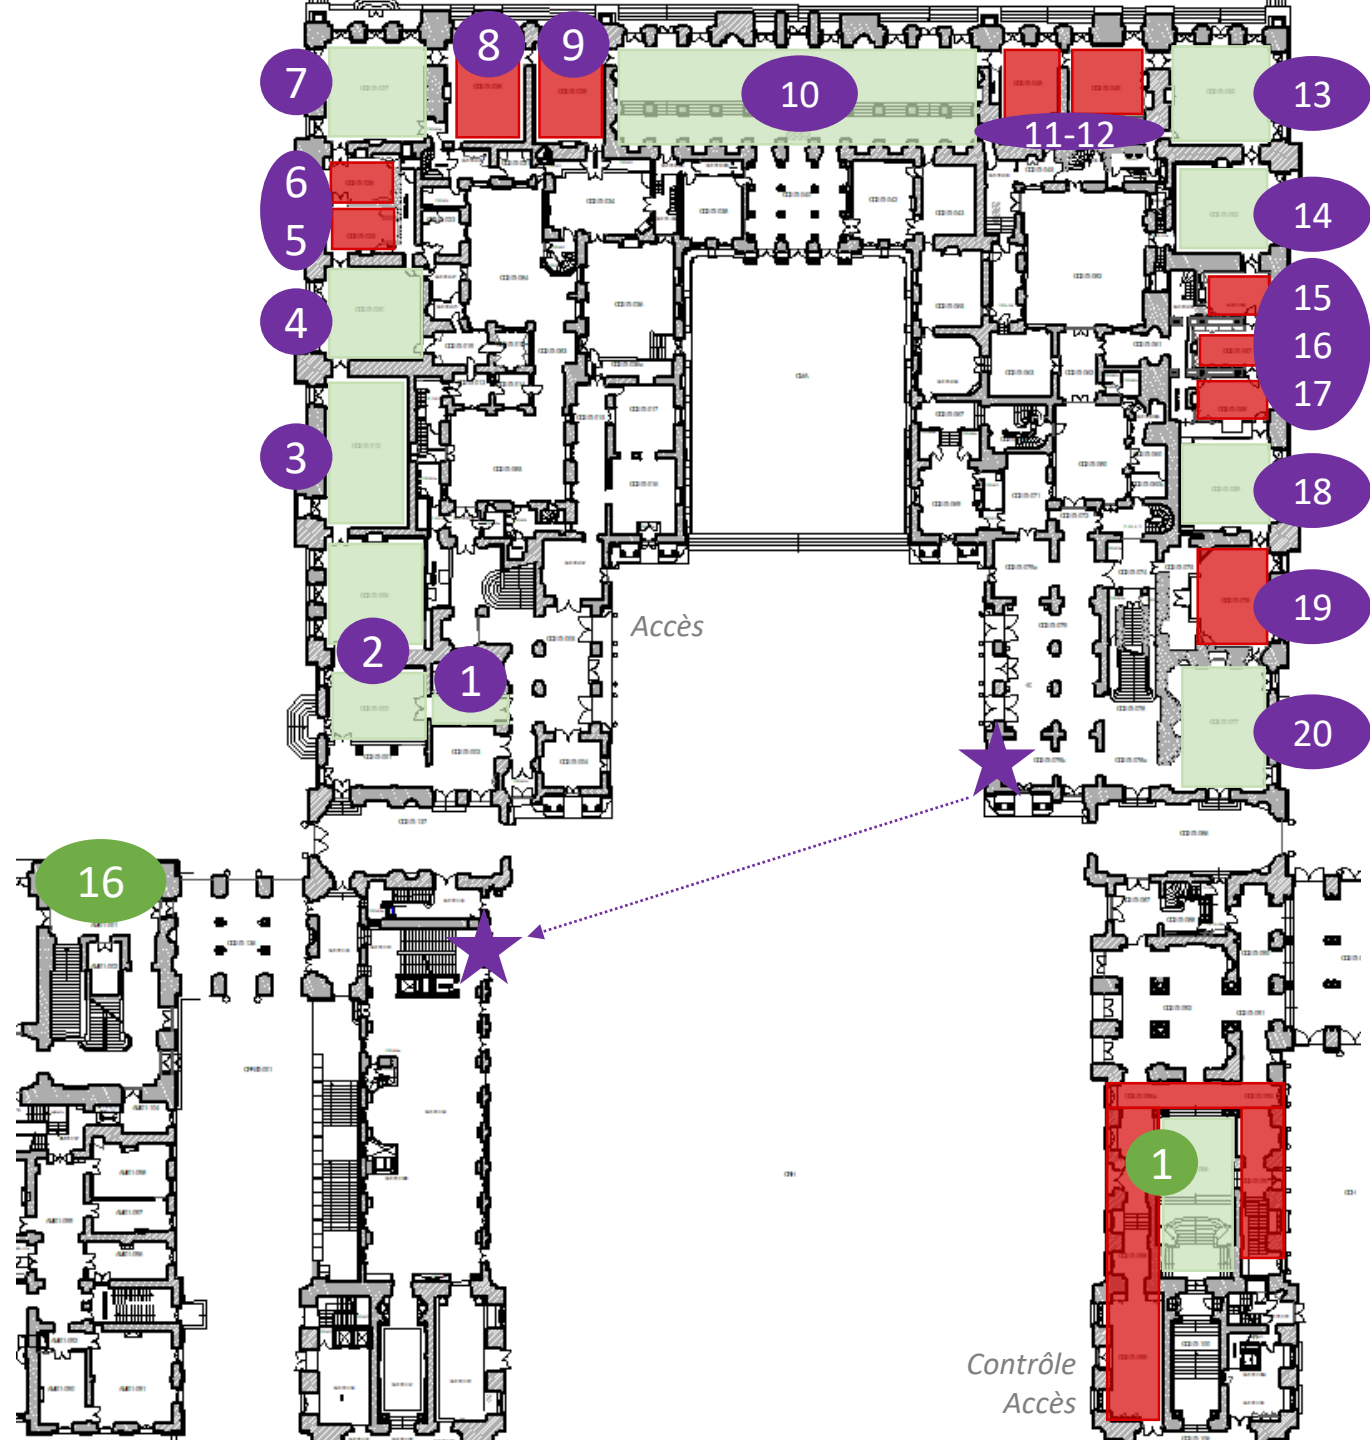

# Garden level

- State Apartments tour
- Dauphin/Dauphine's Apartments
- commentary not permitted
- Commentary permitted
- Commentary permitted, depending on the volume of visitors
- Exit

*This plan may change depending on the programme of works at the Palace*

# First Floor

State Apartments tour

Dauphin/Dauphine's Apartments

 Commentary not permitted

 Commentary permitted

 Commentary permitted, depending on the volume of visitors

 Exit

*This plan may change depending on the programme of works at the Palace*